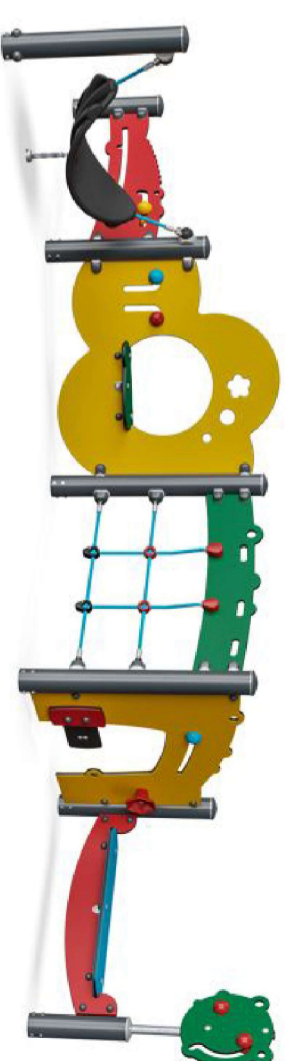

Albert Street Play Area for Audley Parish Council

Indicative Site Layout January 2021

Toddler
Springs

Toddler Trim Trail

Uranium Climbing Unit

Cantilever Swing

Trim Trail
This item may be installed in part (with completion in a second phase) if funding is restricted.