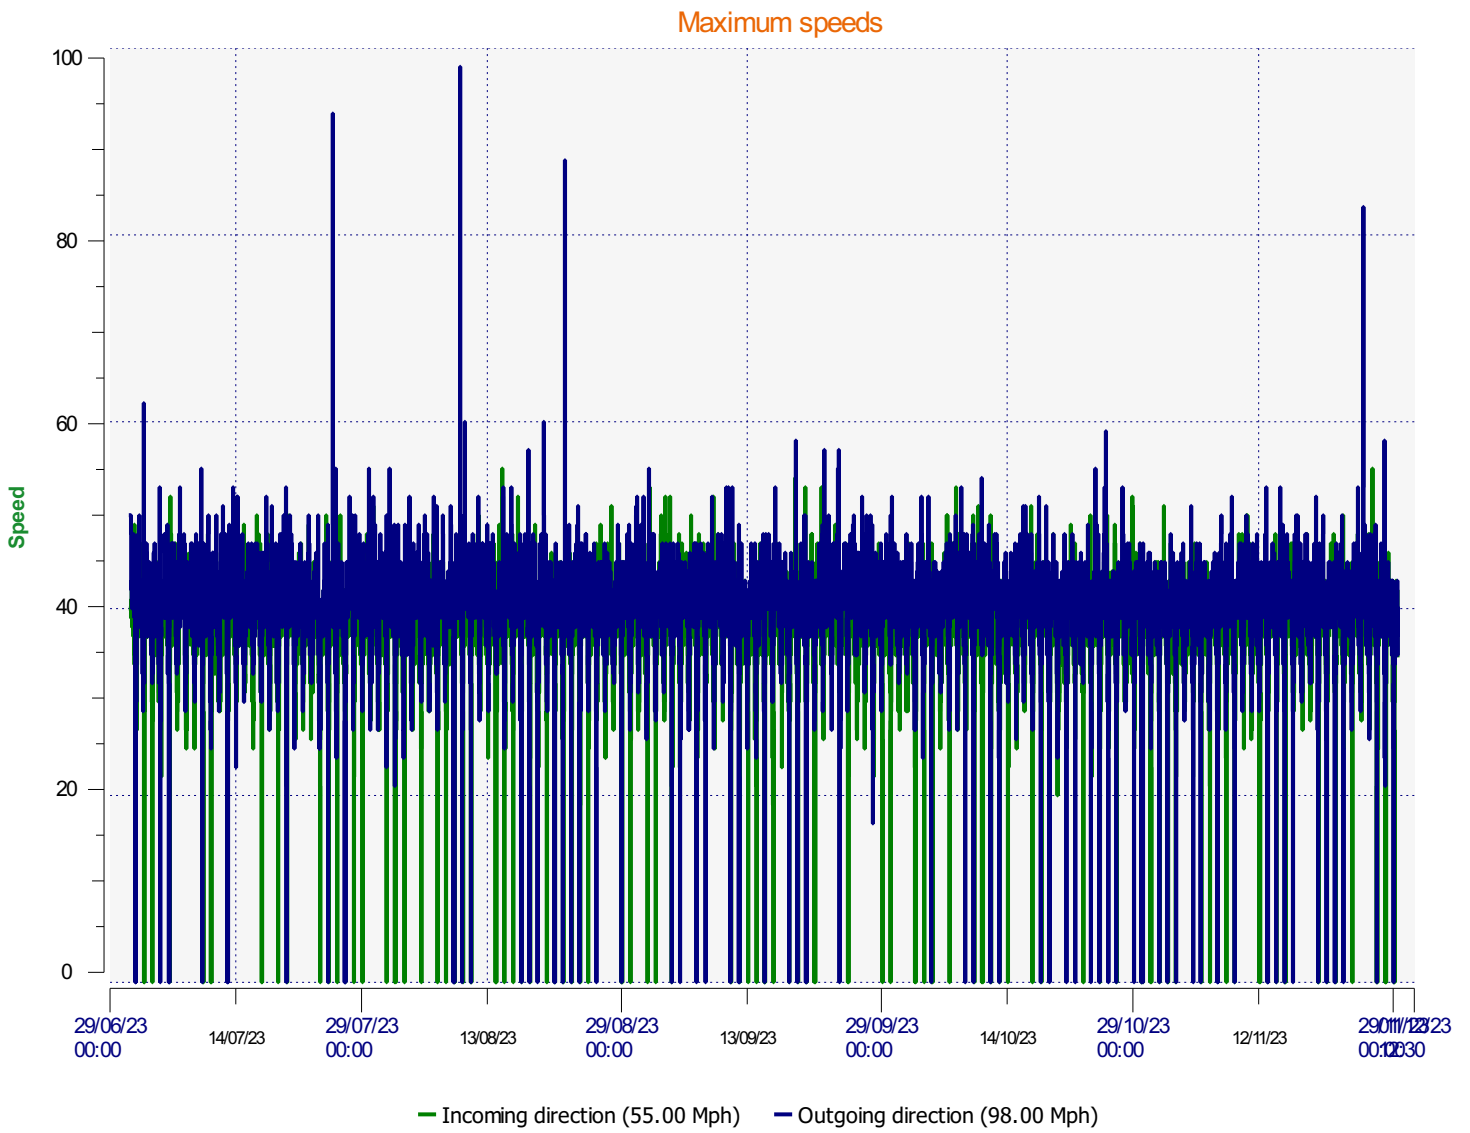

Location:

Comments:

Start date: Saturday, July 1, 2023 11:30 AM
End date: Wednesday, November 29, 2023 12:30 PM

Location:

Comments:

Start date: Saturday, July 1, 2023 11:30 AM
End date: Wednesday, November 29, 2023 12:30 PM

Location:

Comments:

Start date: Saturday, July 1, 2023 11:30 AM
End date: Wednesday, November 29, 2023 12:30 PM

Location:

Comments:

Outgoing vehicles

■	<= 40 Mph : 391,811 - (98.62 %)
■	41 - 45 Mph : 4,965 - (1.25 %)
■	46 - 50 Mph : 442 - (0.11 %)
■	51 - 55 Mph : 61 - (0.02 %)
■	56 - 60 Mph : 8 - (0.00 %)
■	61 - 65 Mph : 1 - (0.00 %)
■	66 - 70 Mph : 0 - (0.00 %)

Start date: Saturday, July 1, 2023 11:30 AM
End date: Wednesday, November 29, 2023 12:30 PM

Location:

Comments:

Speed percentiles (incoming)

V30: 26.00Mph **V50:** 28.00Mph **V85:** 33.00Mph

Start date: Saturday, July 1, 2023 11:30 AM
End date: Wednesday, November 29, 2023 12:30 PM

Location:

Comments:

Speed percentile(outgoing)

V30: 28.00Mph **V50:** 30.00Mph **V85:** 34.00Mph

Start date: Saturday, July 1, 2023 11:30 AM
End date: Wednesday, November 29, 2023 12:30 PM

Location:

Comments: