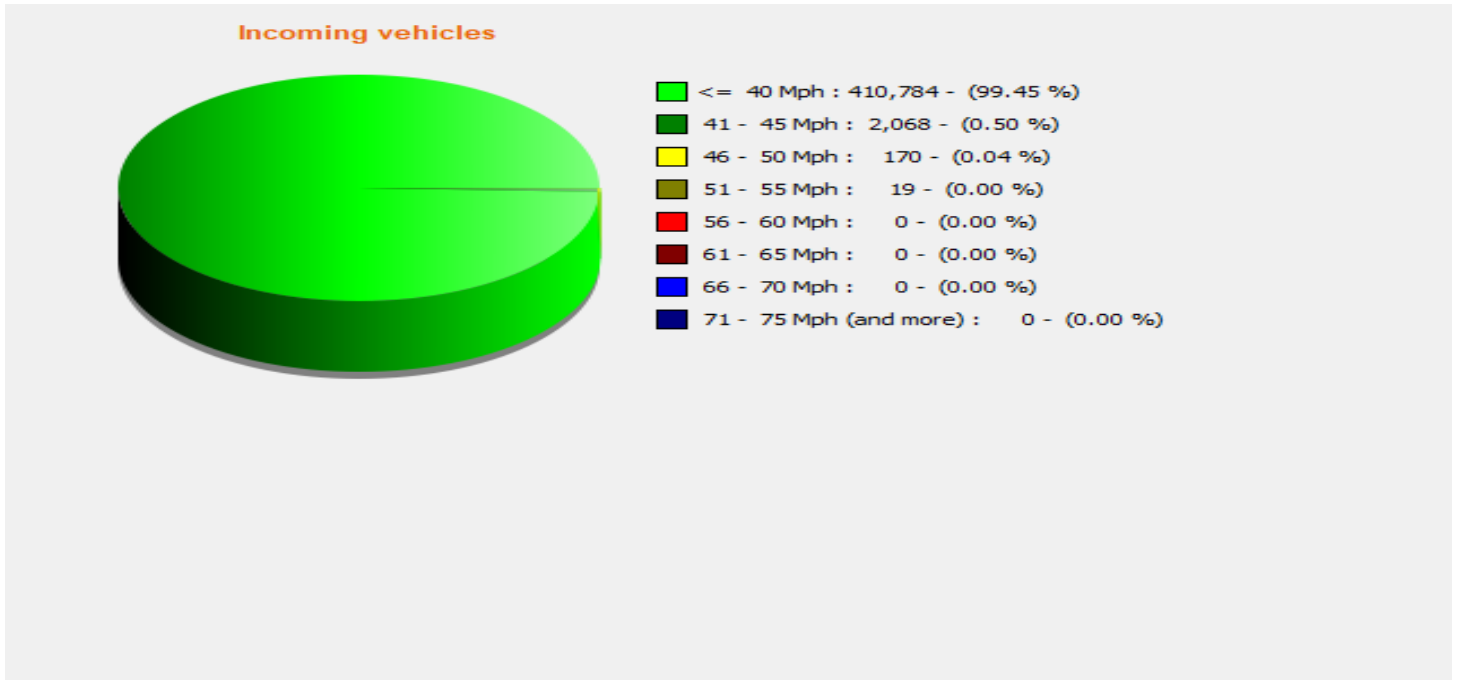

Start date: Saturday, July 1, 2023 11:30 AM
End date: Wednesday, November 29, 2023 12:30 PM

Location:

Comments: