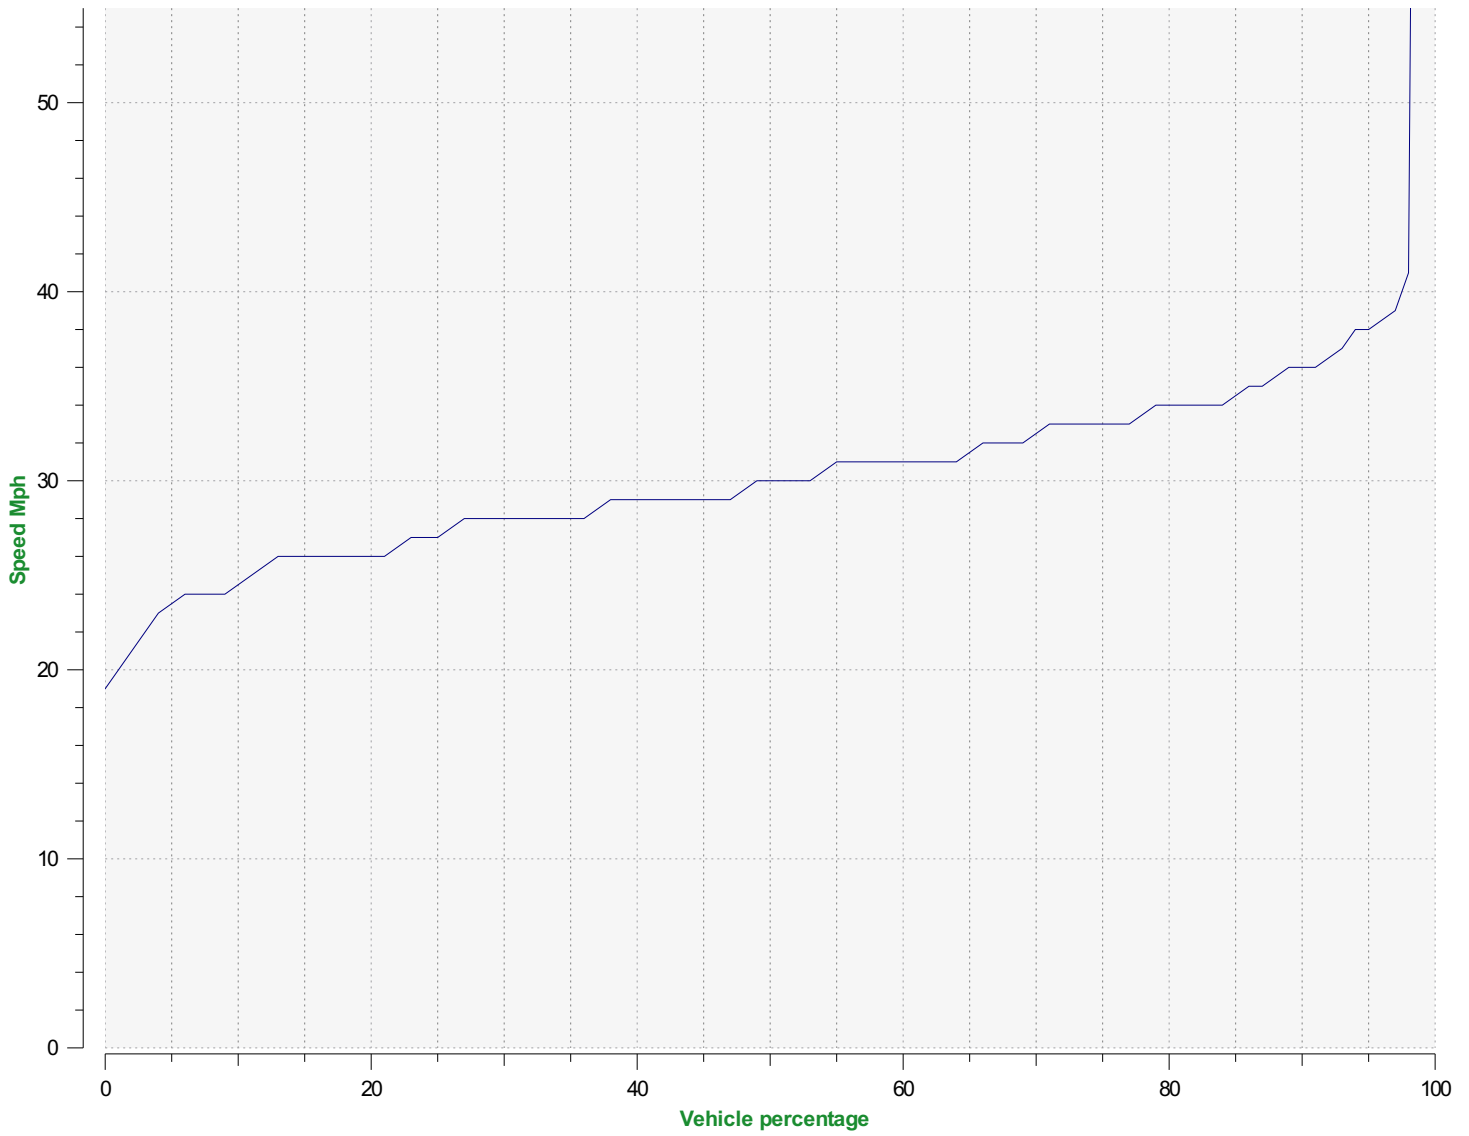

Location:

Comments:

Start date: Saturday, July 1, 2023 11:30 AM
End date: Wednesday, November 29, 2023 12:30 PM

Location:

Comments:

Outgoing vehicles

■	<= 40 Mph : 391,811 - (98.62 %)
■	41 - 45 Mph : 4,965 - (1.25 %)
■	46 - 50 Mph : 442 - (0.11 %)
■	51 - 55 Mph : 61 - (0.02 %)
■	56 - 60 Mph : 8 - (0.00 %)
■	61 - 65 Mph : 1 - (0.00 %)
■	66 - 70 Mph : 0 - (0.00 %)

Start date: Saturday, July 1, 2023 11:30 AM
End date: Wednesday, November 29, 2023 12:30 PM

Location:

Comments:

Speed percentiles (incoming)

V30: 26.00Mph **V50:** 28.00Mph **V85:** 33.00Mph

Start date: Saturday, July 1, 2023 11:30 AM
End date: Wednesday, November 29, 2023 12:30 PM

Location:

Comments:

Speed percentile(outgoing)

V30: 28.00Mph **V50:** 30.00Mph **V85:** 34.00Mph

Start date: Saturday, July 1, 2023 11:30 AM
End date: Wednesday, November 29, 2023 12:30 PM

Location:

Comments: