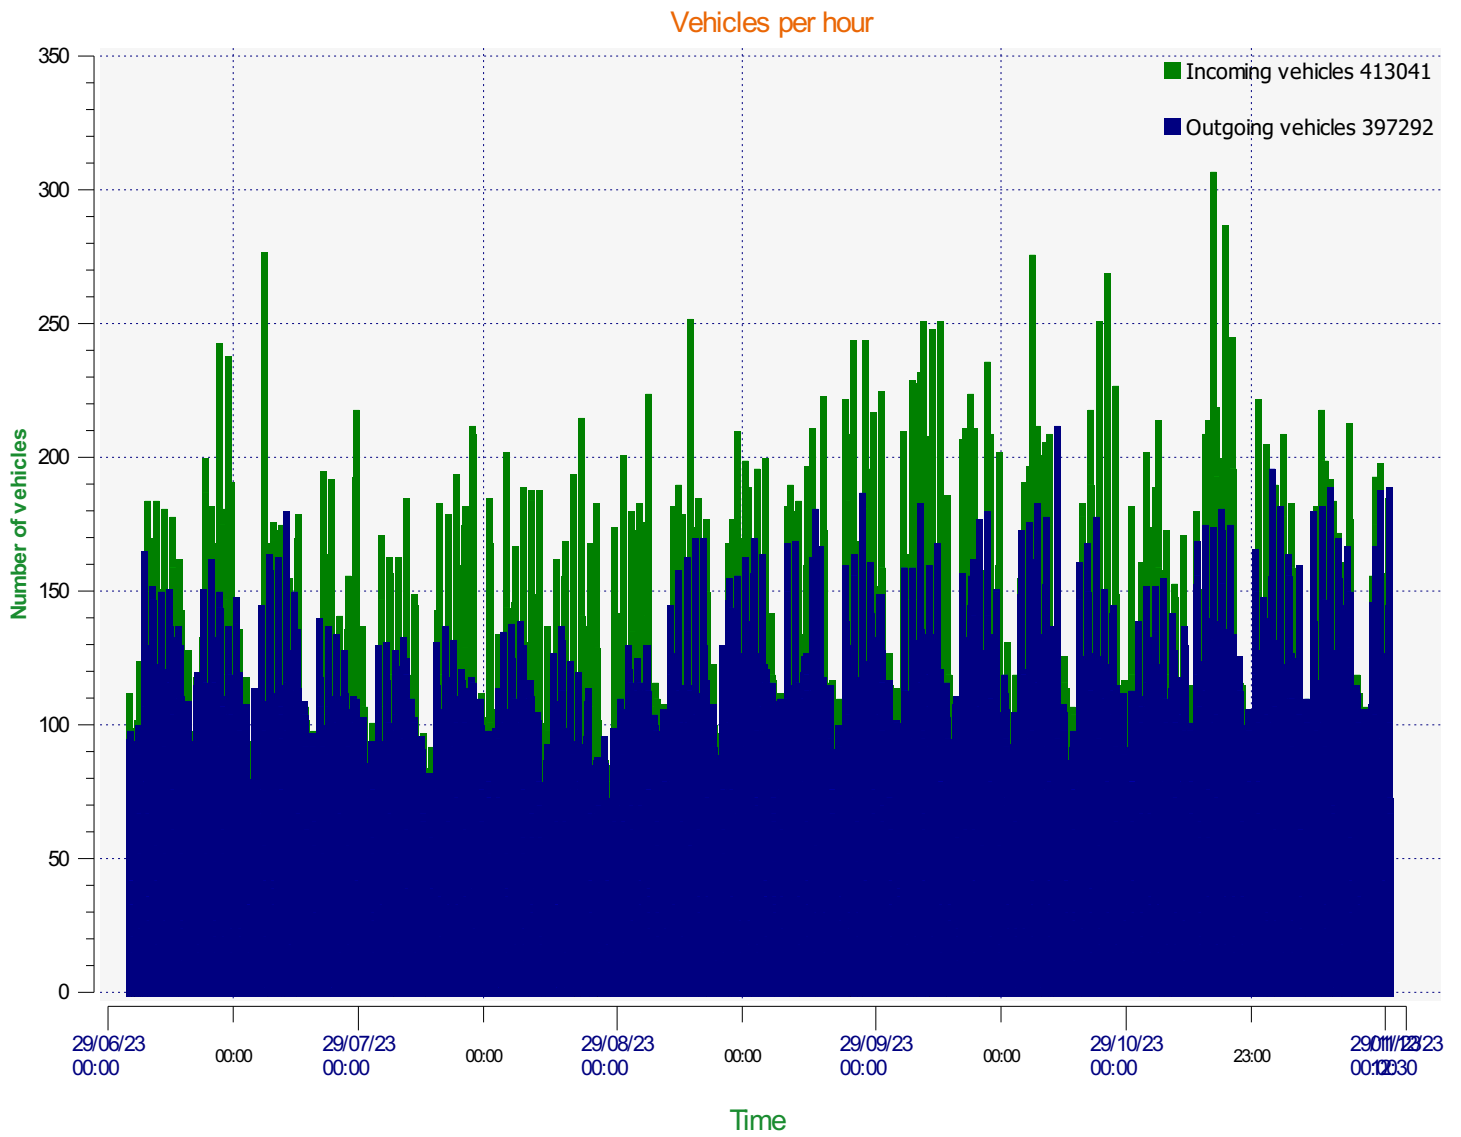

Location:

Comments:

Start date: Saturday, July 1, 2023 11:30 AM
End date: Wednesday, November 29, 2023 12:30 PM

Location:

Comments:

Start date: Saturday, July 1, 2023 11:30 AM
End date: Wednesday, November 29, 2023 12:30 PM

Location:

Comments:

Start date: Saturday, July 1, 2023 11:30 AM
End date: Wednesday, November 29, 2023 12:30 PM

Location:

Comments:

Outgoing vehicles

■	<= 40 Mph : 391,811 - (98.62 %)
■	41 - 45 Mph : 4,965 - (1.25 %)
■	46 - 50 Mph : 442 - (0.11 %)
■	51 - 55 Mph : 61 - (0.02 %)
■	56 - 60 Mph : 8 - (0.00 %)
■	61 - 65 Mph : 1 - (0.00 %)
■	66 - 70 Mph : 0 - (0.00 %)

Start date: Saturday, July 1, 2023 11:30 AM
End date: Wednesday, November 29, 2023 12:30 PM

Location:

Comments:

Speed percentiles (incoming)

V30: 26.00Mph **V50:** 28.00Mph **V85:** 33.00Mph

Start date: Saturday, July 1, 2023 11:30 AM
End date: Wednesday, November 29, 2023 12:30 PM

Location:

Comments:

Speed percentile(outgoing)

V30: 28.00Mph **V50:** 30.00Mph **V85:** 34.00Mph

Start date: Saturday, July 1, 2023 11:30 AM
End date: Wednesday, November 29, 2023 12:30 PM

Location:

Comments: