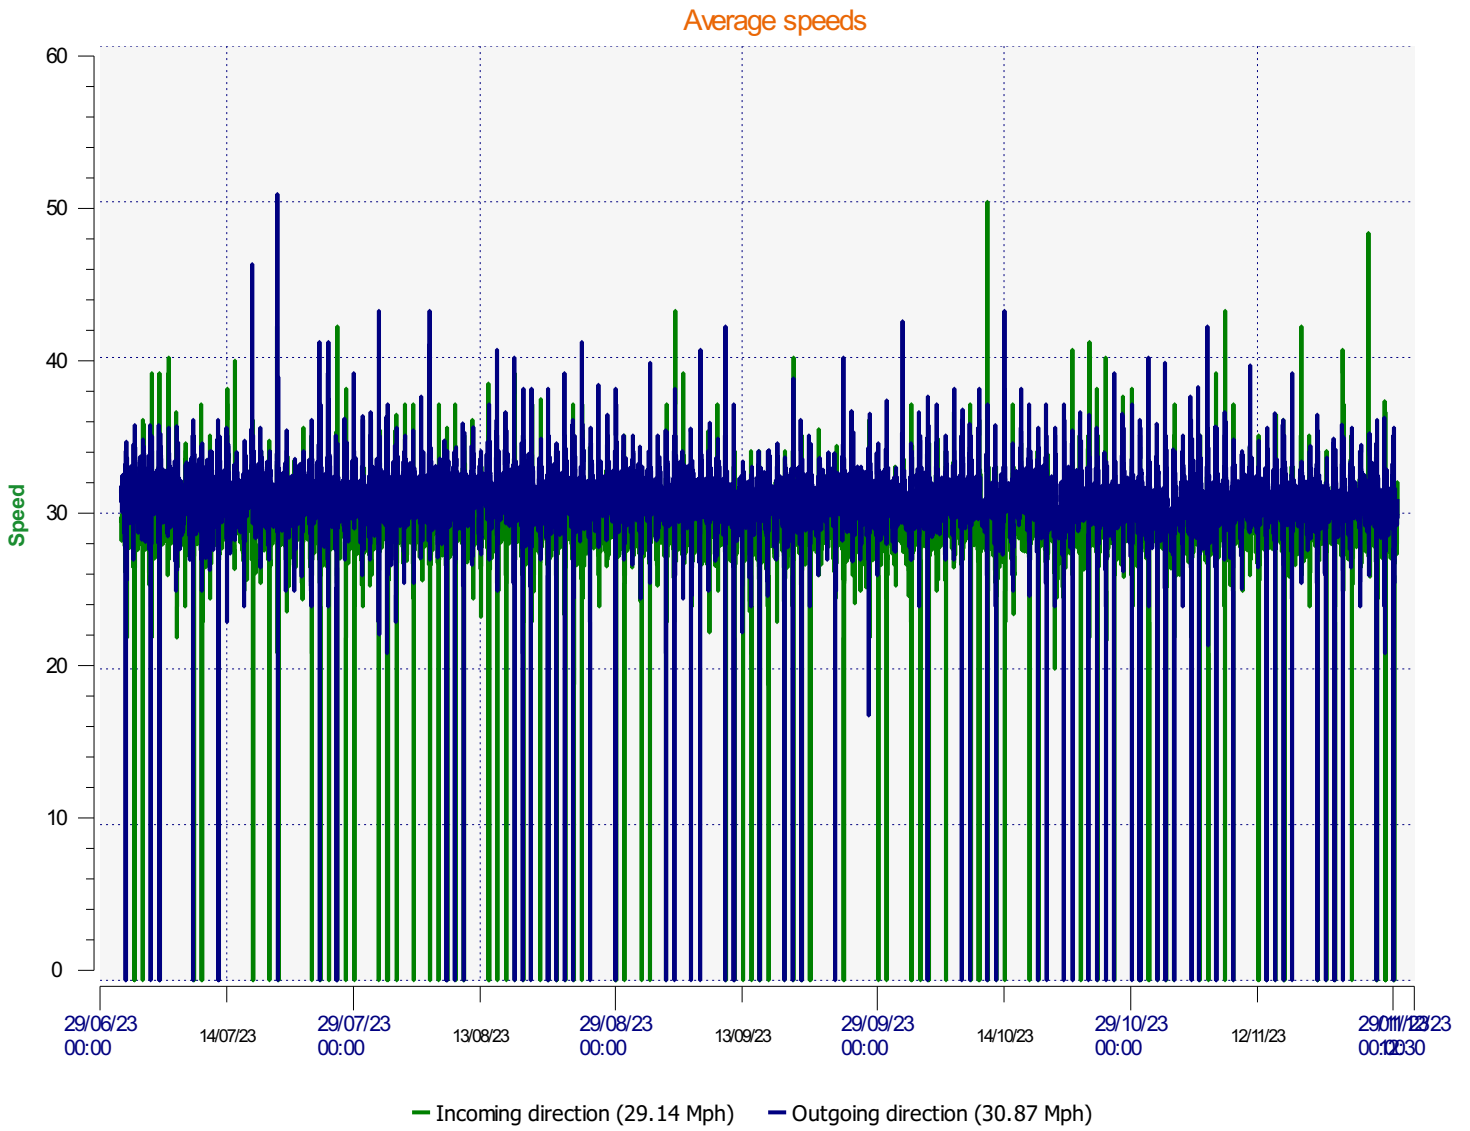

Start date: Saturday, July 1, 2023 11:30 AM
End date: Wednesday, November 29, 2023 12:30 PM

Location:

Comments: